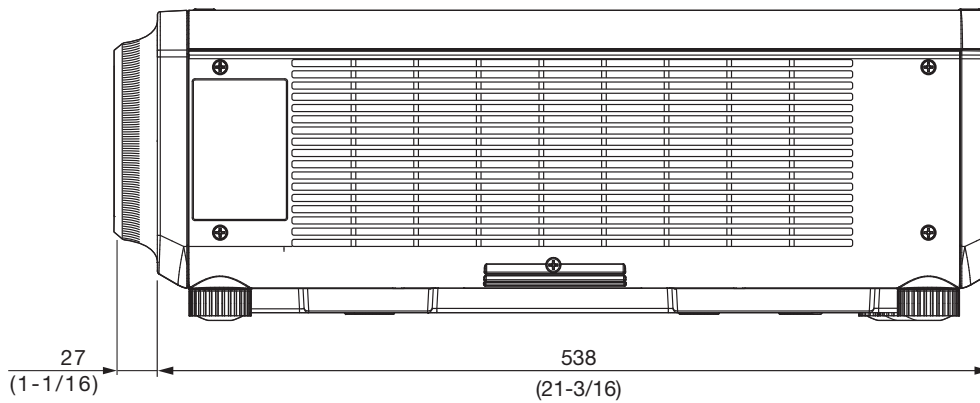

Specifications

F value:	1.8
Focal distance (f):	11.9 mm
Throw ratio	WUXGA 0.8:1 for PT-RZ970/RZ770/RZ660/DZ870/DZ780 (16:10 aspect ratio) WXGA 0.8:1 for PT-RW930/RW730/RW620/DW830/DW750 (16:10 aspect ratio) XGA 0.8:1 for PT-RX110/DX100/DX820 (4:3 aspect ratio)
Dimensions (W × H × D):	95 × 95 × 150 mm (3-3/4 × 3-3/4 × 5-29/32 inches)
Weight:	0.8 kg (1.8 lbs)
Applicable projector:	Group A PT-DZ870K/DZ870LK/DZ870W/DZ870LW/DW830K/DW830LK/DW830W/DW830LW/ DX100K/DX100LK/DX100W/DX100LW Group B PT-DZ770K/DZ770LK/DZ770S/DZ770LS/DW740S/DW740LS/DW740K/DW740LK/ DW730S/DW730LS/DW730K/DW730LK/DX810S/DX810LS/DX810K/DX810LK/DX800S/ DX800LS/DX800K/DX800LK/DZ680K/DZ680LK/DZ680S/DZ680LS/DW640K/DW640LK/ DW640S/DW640LS/DX610K/DX610LK/DX610S/DX610LS/DZ6710/DZ6710L/DZ6700/ DZ6700L/DW6300S/DW6300LS/DW6300K/DW6300LK/D6000S/D6000LS/D6000K/ D6000LK/D5000S/D5000LS Group C PT-RZ970B/RZ970W/RZ970LB/RZ970LW/RW930B/RW930W/RW930LB/RW930LW/ RX110B/RX110W/RX110LB/RX110LW/RZ770B/RZ770W/RZ770LB/RZ770LW/ RW730B/RW730W/RW730LB/RW730LW/RZ660B/RZ660W/RZ660LB/RZ660LW/ RW620B/RW620W/RW620LB/RW620LW/RZ670B/RZ670W/RZ670LB/RZ670LW/ RW630B/RW630W/RW630LB/RW630LW Group D PT-DZ780/DZ780L/DW750/DW750L/DX820/DX820L

Dimensions

Illustration shows the lens attached to an applicable projector.

[Group A]

unit : mm (inch)

NOTE: This illustration is not drawn to scale.

[Group B]

[Group C]

[Group D]

unit : mm (inch)
NOTE: This illustration is not drawn to scale.

For information on the projection distance, refer to the specifications for the projector to which the lens will be mounted.
DLP is a trademark of Texas Instruments. Weights and dimensions shown are approximate. Specifications subject to change without notice.