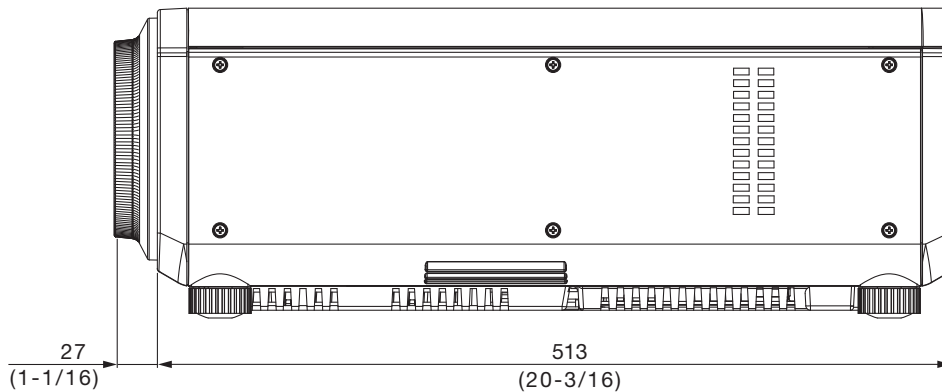

Specifications

F value:	1.8
Focal distance (f):	11.9 mm
Throw ratio	WUXGA 0.8:1 for PT-RZ970/RZ770/RZ660/DZ870/DZ780 (16:10 aspect ratio) WXGA 0.8:1 for PT-RW930/RW730/RW620/DW830/DW750 (16:10 aspect ratio) XGA 0.8:1 for PT-RX110/DX100/DX820 (4:3 aspect ratio)
Dimensions (W × H × D):	95 × 95 × 150 mm (3-3/4 × 3-3/4 × 5-29/32 inches)
Weight:	0.8 kg (1.8 lbs)
Applicable projector:	Group A PT-DZ870K/DZ870LK/DZ870W/DZ870LW/DW830K/DW830LK/DW830W/DW830LW/ DX100K/DX100LK/DX100W/DX100LW Group B PT-DZ770K/DZ770LK/DZ770S/DZ770LS/DW740S/DW740LS/DW740K/DW740LK/ DW730S/DW730LS/DW730K/DW730LK/DX810S/DX810LS/DX810K/DX810LK/DX800S/ DX800LS/DX800K/DX800LK/DZ680K/DZ680LK/DZ680S/DZ680LS/DW640K/DW640LK/ DW640S/DW640LS/DX610K/DX610LK/DX610S/DX610LS/DZ6710/DZ6710L/DZ6700/ DZ6700L/DW6300S/DW6300LS/DW6300K/DW6300LK/D6000S/D6000LS/D6000K/ D6000LK/D5000S/D5000LS Group C PT-RZ970B/RZ970W/RZ970LB/RZ970LW/RW930B/RW930W/RW930LB/RW930LW/ RX110B/RX110W/RX110LB/RX110LW/RZ770B/RZ770W/RZ770LB/RZ770LW/ RW730B/RW730W/RW730LB/RW730LW/RZ660B/RZ660W/RZ660LB/RZ660LW/ RW620B/RW620W/RW620LB/RW620LW/RZ670B/RZ670W/RZ670LB/RZ670LW/ RW630B/RW630W/RW630LB/RW630LW Group D PT-DZ780/DZ780L/DW750/DW750L/DX820/DX820L

Dimensions

Illustration shows the lens attached to an applicable projector.

[Group A]

unit : mm (inch)

NOTE: This illustration is not drawn to scale.

[Group B]

[Group C]

[Group D]

unit : mm (inch)
NOTE: This illustration is not drawn to scale.

For information on the projection distance, refer to the specifications for the projector to which the lens will be mounted.
DLP is a trademark of Texas Instruments. Weights and dimensions shown are approximate. Specifications subject to change without notice.