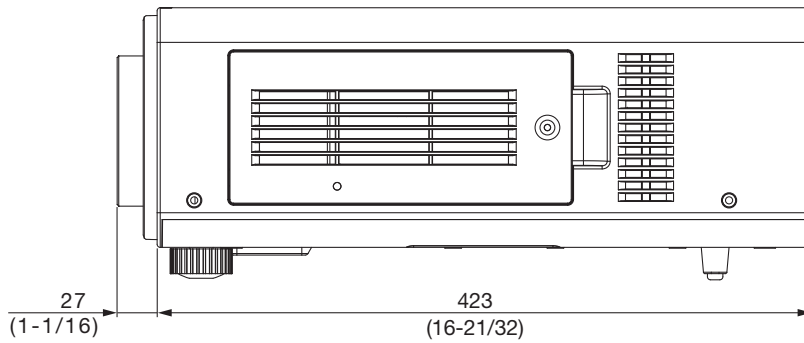

Specifications

F value:	1.8
Focal distance (f):	11.9 mm
Throw ratio	WUXGA 0.8:1 for PT-RZ970/RZ770/RZ660/DZ870/DZ780 (16:10 aspect ratio) WXGA 0.8:1 for PT-RW930/RW730/RW620/DW830/DW750 (16:10 aspect ratio) XGA 0.8:1 for PT-RX110/DX100/DX820 (4:3 aspect ratio)
Dimensions (W × H × D):	95 × 95 × 150 mm (3-3/4 × 3-3/4 × 5-29/32 inches)
Weight:	0.8 kg (1.8 lbs)
Applicable projector:	Group A PT-DZ870K/DZ870LK/DZ870W/DZ870LW/DW830K/DW830LK/DW830W/DW830LW/ DX100K/DX100LK/DX100W/DX100LW Group B PT-DZ770K/DZ770LK/DZ770S/DZ770LS/DW740S/DW740LS/DW740K/DW740LK/ DW730S/DW730LS/DW730K/DW730LK/DX810S/DX810LS/DX810K/DX810LK/DX800S/ DX800LS/DX800K/DX800LK/DZ680K/DZ680LK/DZ680S/DZ680LS/DW640K/DW640LK/ DW640S/DW640LS/DX610K/DX610LK/DX610S/DX610LS/DZ6710/DZ6710L/DZ6700/ DZ6700L/DW6300S/DW6300LS/DW6300K/DW6300LK/D6000S/D6000LS/D6000K/ D6000LK/D5000S/D5000LS Group C PT-RZ970B/RZ970W/RZ970LB/RZ970LW/RW930B/RW930W/RW930LB/RW930LW/ RX110B/RX110W/RX110LB/RX110LW/RZ770B/RZ770W/RZ770LB/RZ770LW/ RW730B/RW730W/RW730LB/RW730LW/RZ660B/RZ660W/RZ660LB/RZ660LW/ RW620B/RW620W/RW620LB/RW620LW/RZ670B/RZ670W/RZ670LB/RZ670LW/ RW630B/RW630W/RW630LB/RW630LW Group D PT-DZ780/DZ780L/DW750/DW750L/DX820/DX820L

Dimensions

Illustration shows the lens attached to an applicable projector.

[Group A]

unit : mm (inch)

NOTE: This illustration is not drawn to scale.

[Group B]

[Group C]

[Group D]

unit : mm (inch)
NOTE: This illustration is not drawn to scale.

For information on the projection distance, refer to the specifications for the projector to which the lens will be mounted.
DLP is a trademark of Texas Instruments. Weights and dimensions shown are approximate. Specifications subject to change without notice.