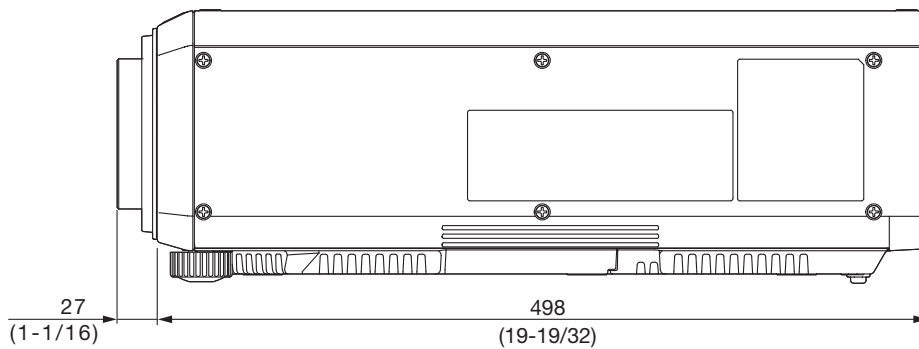

Specifications

F value:	1.8
Focal distance (f):	11.9 mm
Throw ratio	WUXGA 0.8:1 for PT-RZ970/RZ770/RZ660/DZ870/DZ780 (16:10 aspect ratio) WXGA 0.8:1 for PT-RW930/RW730/RW620/DW830/DW750 (16:10 aspect ratio) XGA 0.8:1 for PT-RX110/DX100/DX820 (4:3 aspect ratio)
Dimensions (W × H × D):	95 × 95 × 150 mm (3-3/4 × 3-3/4 × 5-29/32 inches)
Weight:	0.8 kg (1.8 lbs)
Applicable projector:	Group A PT-DZ870K/DZ870LK/DZ870W/DZ870LW/DW830K/DW830LK/DW830W/DW830LW/ DX100K/DX100LK/DX100W/DX100LW Group B PT-DZ770K/DZ770LK/DZ770S/DZ770LS/DW740S/DW740LS/DW740K/DW740LK/ DW730S/DW730LS/DW730K/DW730LK/DX810S/DX810LS/DX810K/DX810LK/DX800S/ DX800LS/DX800K/DX800LK/DZ680K/DZ680LK/DZ680S/DZ680LS/DW640K/DW640LK/ DW640S/DW640LS/DX610K/DX610LK/DX610S/DX610LS/DZ6710/DZ6710L/DZ6700/ DZ6700L/DW6300S/DW6300LS/DW6300K/DW6300LK/D6000S/D6000LS/D6000K/ D6000LK/D5000S/D5000LS Group C PT-RZ970B/RZ970W/RZ970LB/RZ970LW/RW930B/RW930W/RW930LB/RW930LW/ RX110B/RX110W/RX110LB/RX110LW/RZ770B/RZ770W/RZ770LB/RZ770LW/ RW730B/RW730W/RW730LB/RW730LW/RZ660B/RZ660W/RZ660LB/RZ660LW/ RW620B/RW620W/RW620LB/RW620LW/RZ670B/RZ670W/RZ670LB/RZ670LW/ RW630B/RW630W/RW630LB/RW630LW Group D PT-DZ780/DZ780L/DW750/DW750L/DX820/DX820L

Dimensions

Illustration shows the lens attached to an applicable projector.

[Group A]

unit : mm (inch)

NOTE: This illustration is not drawn to scale.

[Group B]

[Group C]

[Group D]

unit : mm (inch)
NOTE: This illustration is not drawn to scale.

For information on the projection distance, refer to the specifications for the projector to which the lens will be mounted.
DLP is a trademark of Texas Instruments. Weights and dimensions shown are approximate. Specifications subject to change without notice.