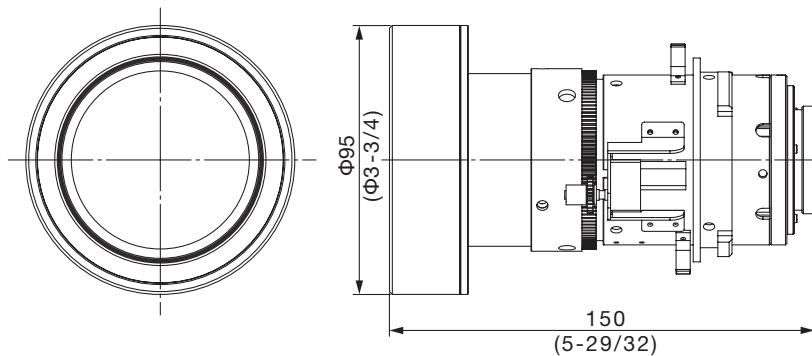

Specifications

F value:	1.8
Focal distance (f):	11.9 mm
Throw ratio	WUXGA 0.8:1 for PT-RZ970/RZ770/RZ660/DZ870/DZ780 (16:10 aspect ratio) WXGA 0.8:1 for PT-RW930/RW730/RW620/DW830/DW750 (16:10 aspect ratio) XGA 0.8:1 for PT-RX110/DX100/DX820 (4:3 aspect ratio)
Dimensions (W × H × D):	95 × 95 × 150 mm (3-3/4 × 3-3/4 × 5-29/32 inches)
Weight:	0.8 kg (1.8 lbs)
Applicable projector:	Group A PT-DZ870K/DZ870LK/DZ870W/DZ870LW/DW830K/DW830LK/DW830W/DW830LW/ DX100K/DX100LK/DX100W/DX100LW Group B PT-DZ770K/DZ770LK/DZ770S/DZ770LS/DW740S/DW740LS/DW740K/DW740LK/ DW730S/DW730LS/DW730K/DW730LK/DX810S/DX810LS/DX810K/DX810LK/DX800S/ DX800LS/DX800K/DX800LK/DZ680K/DZ680LK/DZ680S/DZ680LS/DW640K/DW640LK/ DW640S/DW640LS/DX610K/DX610LK/DX610S/DX610LS/DZ6710/DZ6710L/DZ6700/ DZ6700L/DW6300S/DW6300LS/DW6300K/DW6300LK/D6000S/D6000LS/D6000K/ D6000LK/D5000S/D5000LS Group C PT-RZ970B/RZ970W/RZ970LB/RZ970LW/RW930B/RW930W/RW930LB/RW930LW/ RX110B/RX110W/RX110LB/RX110LW/RZ770B/RZ770W/RZ770LB/RZ770LW/ RW730B/RW730W/RW730LB/RW730LW/RZ660B/RZ660W/RZ660LB/RZ660LW/ RW620B/RW620W/RW620LB/RW620LW/RZ670B/RZ670W/RZ670LB/RZ670LW/ RW630B/RW630W/RW630LB/RW630LW Group D PT-DZ780/DZ780L/DW750/DW750L/DX820/DX820L

Dimensions

Illustration shows the lens attached to an applicable projector.

[Group A]

unit : mm (inch)

NOTE: This illustration is not drawn to scale.

[Group B]

[Group C]

[Group D]

unit : mm (inch)
NOTE: This illustration is not drawn to scale.

For information on the projection distance, refer to the specifications for the projector to which the lens will be mounted.
DLP is a trademark of Texas Instruments. Weights and dimensions shown are approximate. Specifications subject to change without notice.